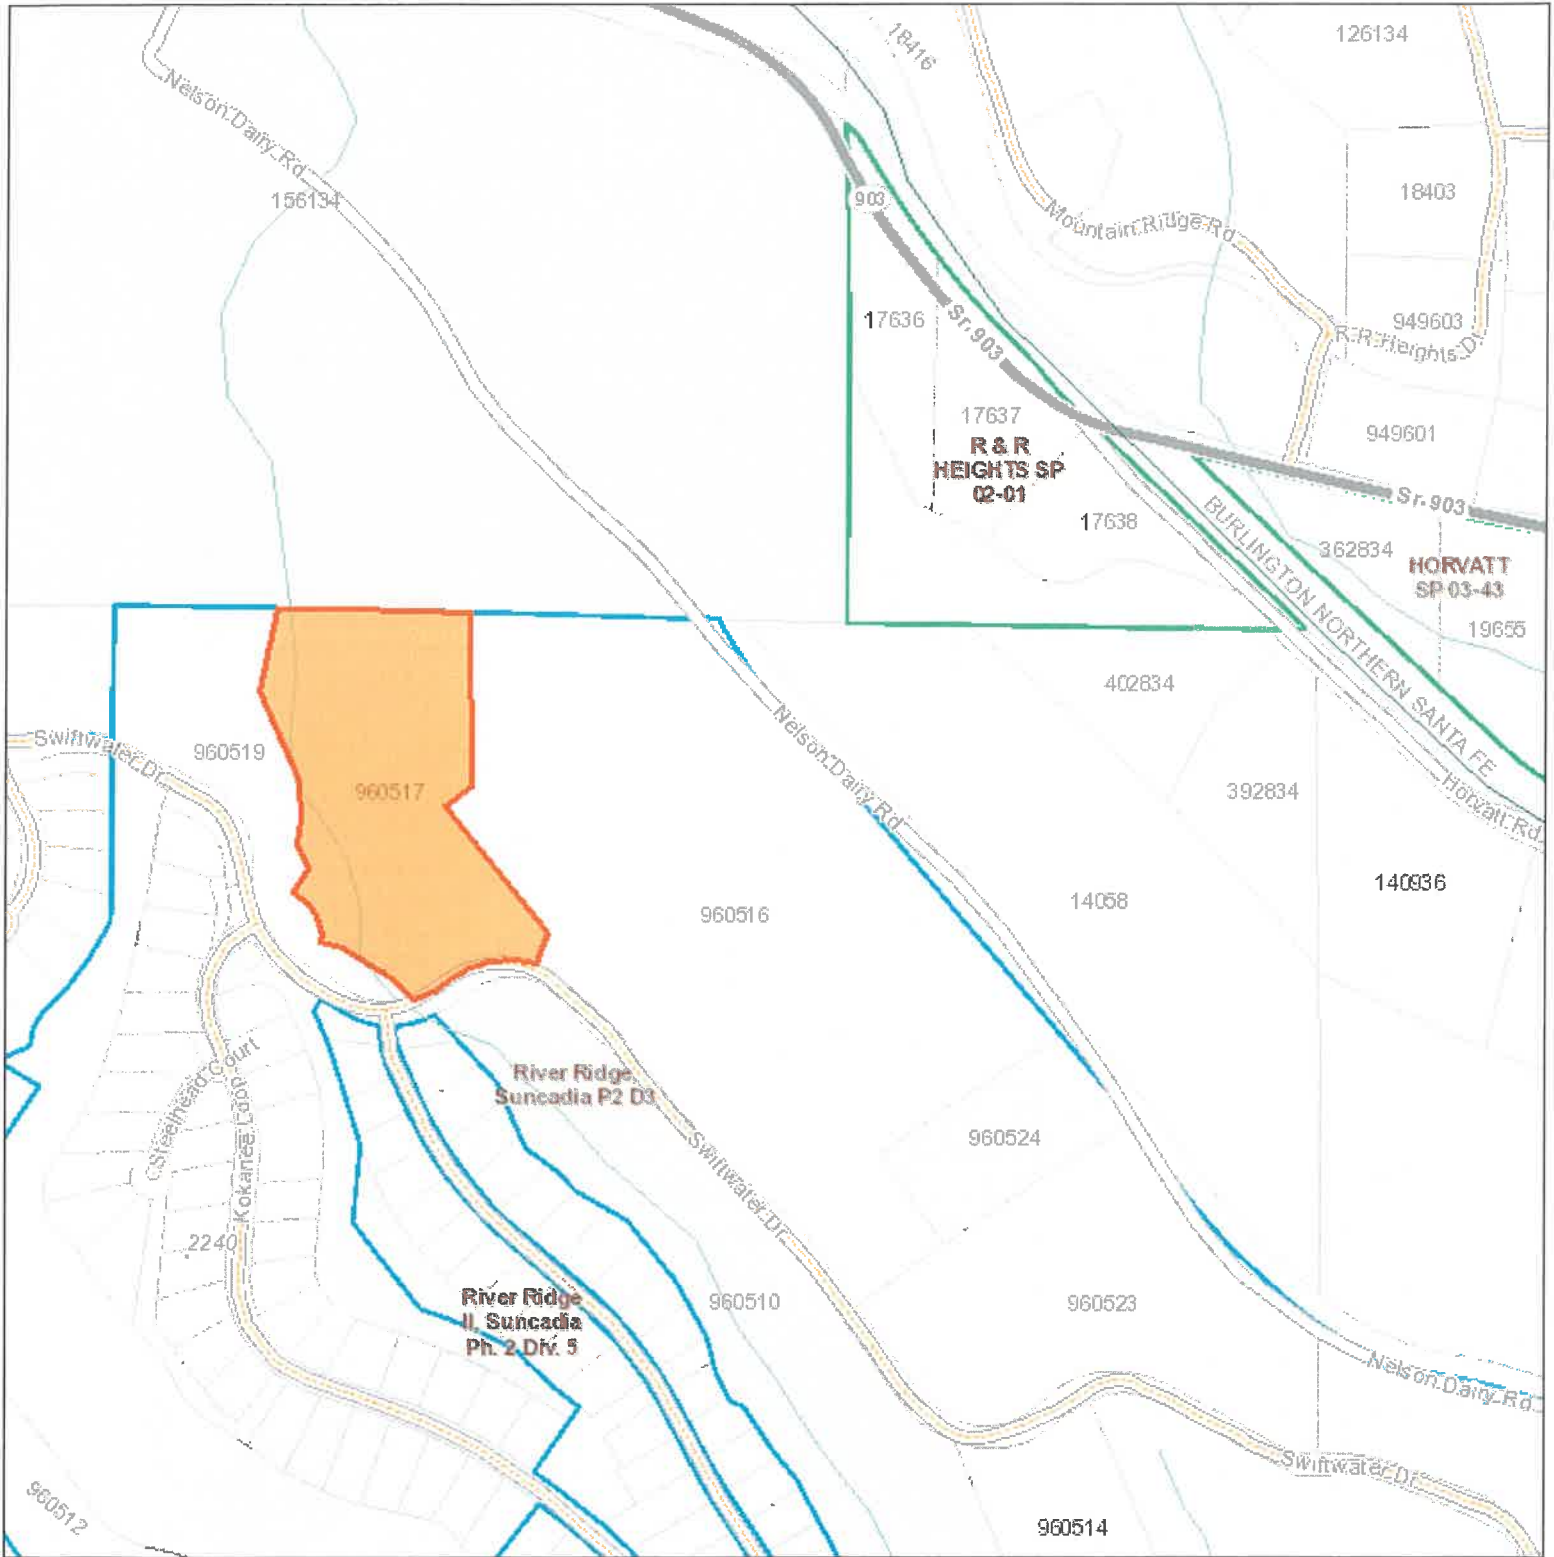

NKA Swiftwater Dr

Date: 7/6/2020

1 inch = 752 feet
Relative Scale 1:9,028

Disclaimer:
Kittitas County makes every effort to produce and publish the most current and accurate information possible. No warranties, expressed or implied, are provided for the data, its use, or its interpretation. Kittitas County does not guarantee the accuracy of the material contained herein and is not responsible for any use, misuse or representations by others regarding this information or its derivatives.